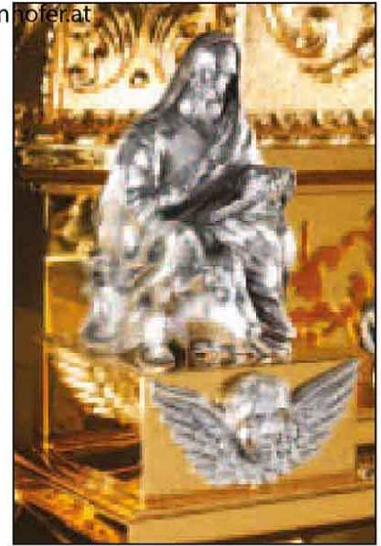

4129

Tabernacle

Superb oversized baroque tabernacle. "The Four Evangelists", ideal for a Cathedral. The door ornamentation features the "Agnus Dei". The top finial decoration depicts the image of St. Michael. 50" high x 29 3/4" wide x 23-1/4" deep
Weight: 150 Lbs.
Single door opening: 16" High x 11" Wide
Inner Chamber Size:
21 3/8" high x 17" Deep x 19-3/4" Wide
Silver Plated **61.325 €**
Gold Plated **63.450 €**