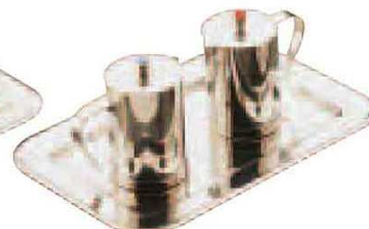

5502
Stainless Steel Cruet Set
9 1/2" x 6" x 6 1/2" Ht. 185 €

5501
Stainless Steel Cruet Set
9 1/8" x 6" x 3 3/8" Ht.
Lids with hinges 220 €