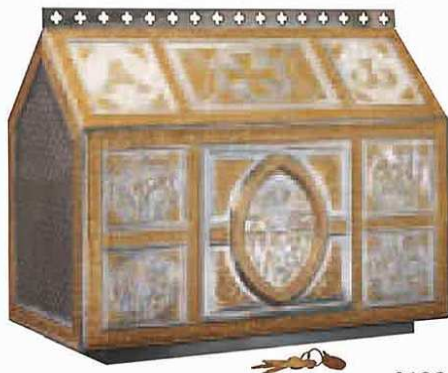

TASSILO RELATIVES

4109
Tabernacle
page 71