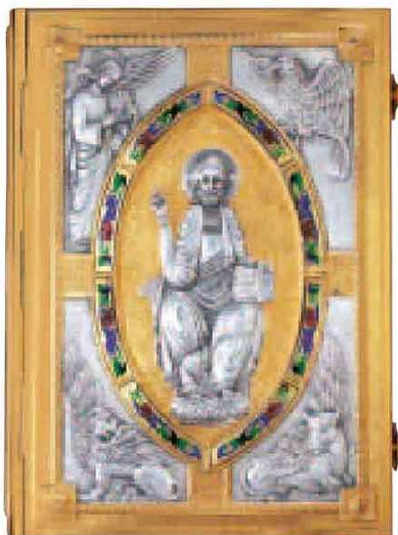

2000-2500-3000-3500-4500-6000
Book Of Gospels

For books measuring:

	Height	Width	Spine
Maximum	14 3/16"	9 1/4"	1 9/16"
Minimum	13"	8 5/8"	1 4/16"

FINISH	3500	3000
	2500	6000
Brass	1.680 €	1.220 €
Silver plated	1.830 €	1.325 €
Gold plated	1.925 €	1.405 €
Two tone	2.150 €	1.555 €

Custom clasps available at additional 345 €

6020
Deeply tooled missal stand, with Agnus Dei an alpha & omega symbols. 15" Wide x 11 1/2" Deep x 4 3/4" Ht.
6020 Old Brass 1.330 €
6025 Antique Silver 1.495 €
6030 Royal Gold 1.715 €
6035 Two tone (Gold+Silver) 1.935 €

4500-E

*NOTE: 4500 series is available with cloisonné fire enamels at additional 625 €