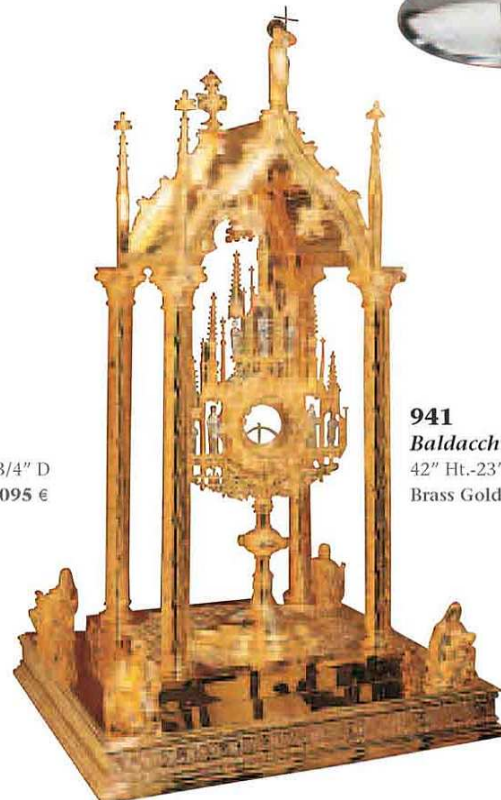

940
Baldachino
48 1/2" Ht.-28 3/4" W.-28 3/4" D
Brass Gold plated 19.095 €

941
Baldachino
42" Ht.-23" Width-23" Depth
Brass Gold plated 12.825 €