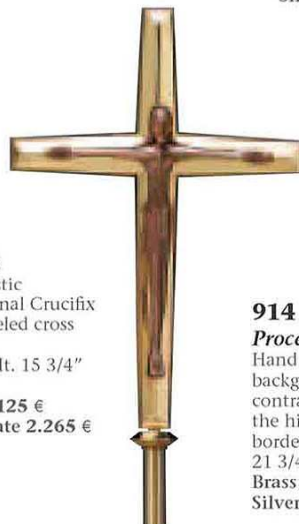

914
Processional Cross
Hand hammered background contrasting with the highly polished border. Cross is 21 3/4" x 13" Wide.
Brass 1.785 €
Silver Plate 1.985 €

812
Crucifix
Modernistic Processional Crucifix with beveled cross borders.
23 1/2" Ht. 15 3/4" Wide
Brass 2.125 €
Silver Plate 2.265 €