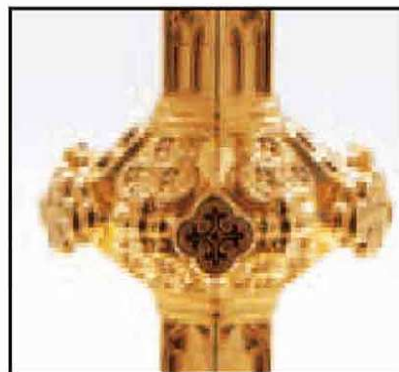

2985

Chalice & 6 1/4" scale paten with ring

Exquisite design meets the highest quality standards on this chalice. Cut-out "ajour" outer cup, node and lower collar and the finest engraving on the base showing six images of the life of Christ (Annunciation, Birth, Trip to Egypt, Baptism, Crucifixion and Resurrection), with the reliefs finished in silver plate to contrast with the gold plated backgrounds.

Height: 8 1/2" Cup Ø: 3 3/8" Capacity: 12 oz.

Inner Cup Sterling, g/p 3.815 €

All sterling silver, g/p 4.995 €

2986

Ciborium

NEW

9 7/8" Ht. - 4 7/8". Ø 200 H.

Inner Cup Sterling, g/p 3.815 €

All sterling silver, g/p 4.995 €