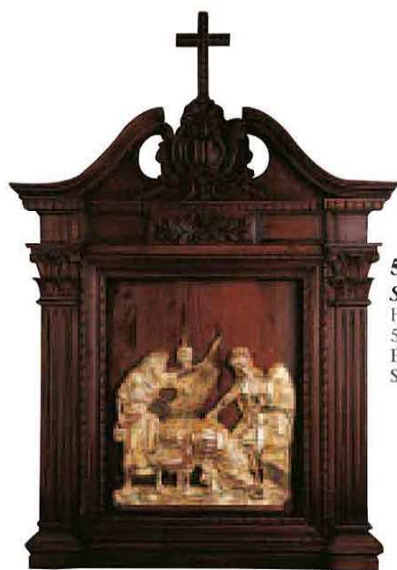

STATIONS OF THE CROSS

520
Stations Of The Cross
Hand carved baroque wood frame.
50" High x 35" Wide
Brass 29.555 €
Silver plated 30.995 €