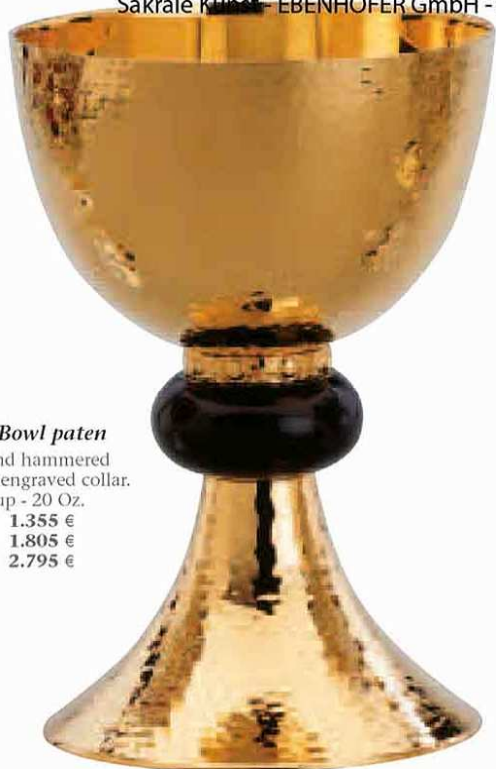

2658
Chalice & 6" bowl paten
 Last Supper sculptured around cup with red enameled background. Cross on base.
 7 1/8" Ht. - 4 3/8" Cup - 16 Oz.
 Silver Plated 2.450 €
 Inner Cup Sterling Silver 2.850 €
 All Sterling Silver 3.595 €

2133
"Tassilo"
Chalice & 6 1/4" Dish Paten
 Accurate replica of the original Tassilo chalice.
 7" Ht. - 4" Cup - 14 Oz.
 Brass two tone 1.995 €
 Inner Cup Sterling Silver 2.485 €
 All Sterling Silver 3.250 €

2748

Chalice & 6 1/2" Bowl paten

The "St. Patrick", hand hammered with black node and engraved collar. 7 1/4" Ht. - 4 7/8" Cup - 20 Oz.

Brass gold plated 1.355 €

Cup Sterling Silver 1.805 €

All Sterling Silver 2.795 €