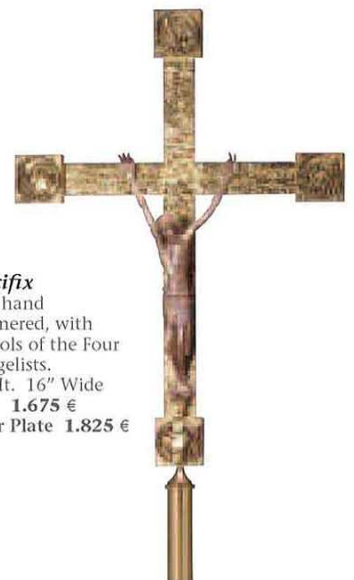

813
Crucifix
Fully hand hammered, with symbols of the Four Evangelists.
23" Ht. 16" Wide
Brass 1.675 €
Silver Plate 1.825 €