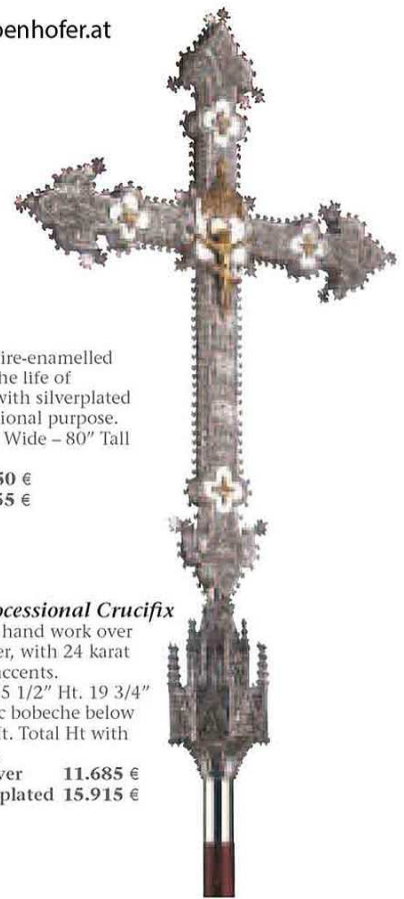

916
Standing Cross
Genuine Cloisonné Fire-enamelled scenes representing the life of Christ. Wood poles, with silverplated bobeches, for processional purpose.
15 3/4" Ht. - 11 1/2" Wide - 80" Tall (Mounted on Poles)
Silver plated 1.750 €
Gold plated 1.955 €

915
Gothic Processional Crucifix
Fine filigree hand work over sterling silver, with 24 karat goldplated accents.
Cross size: 25 1/2" Ht. 19 3/4" Wide Gothic bobèche below cross is 8" Ht. Total Ht with poles is 92".
Sterling Silver 11.685 €
Brass Silverplated 15.915 €