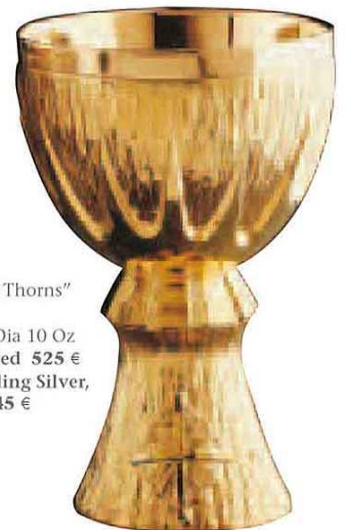

5020
Chalice
Bold "Crown of Thorns"
Motif
6" Ht. 4" Cup, Dia 10 Oz
Brass Gold Plated 525 €
Inner Cup Sterling Silver,
Gold Plated 845 €

NOTE: SCALE PATENS ARE 5 3/4" IN DIAMETER Brass Goldplated 65 € • PRICES SUBJECT TO CHANGE WITHOUT NOTICE
HAND CRAFTED IN SPAIN • Richly lined cases are available for most of our chalices 140 €