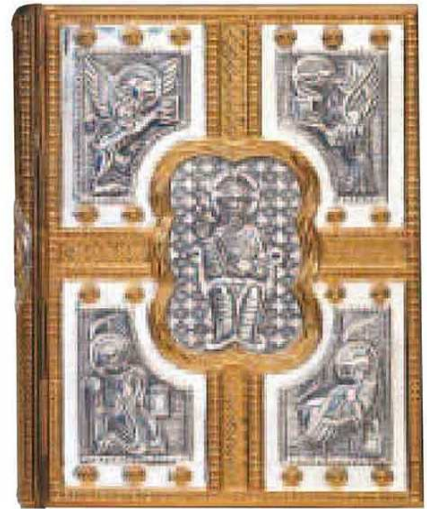

2000-2500-3000-3500-4500-6000
Book Of Gospels

For books measuring:

	Height	Width	Spine
Maximum	14 3/16"	9 1/4"	1 9/16"
Minimum	13"	8 5/8"	1 4/16"

FINISH	3500	3000
	2500	6000
Brass	1.680 €	1.220 €
Silver plated	1.830 €	1.325 €
Gold plated	1.925 €	1.405 €
Two tone	2.150 €	1.555 €

Custom clasps available at additional 345 €

3000

6020
Deeply tooled missal stand, with Agnus Dei an alpha & omega symbols. 15" Wide x 11 1/2" Deep x 4 3/4" Ht.
6020 Old Brass 1.330 €
6025 Antique Silver 1.495 €
6030 Royal Gold 1.715 €
6035 Two tone (Gold+Silver) 1.935 €

*NOTE: 4500 series is available with cloisonné fire enamels at additional 625 €