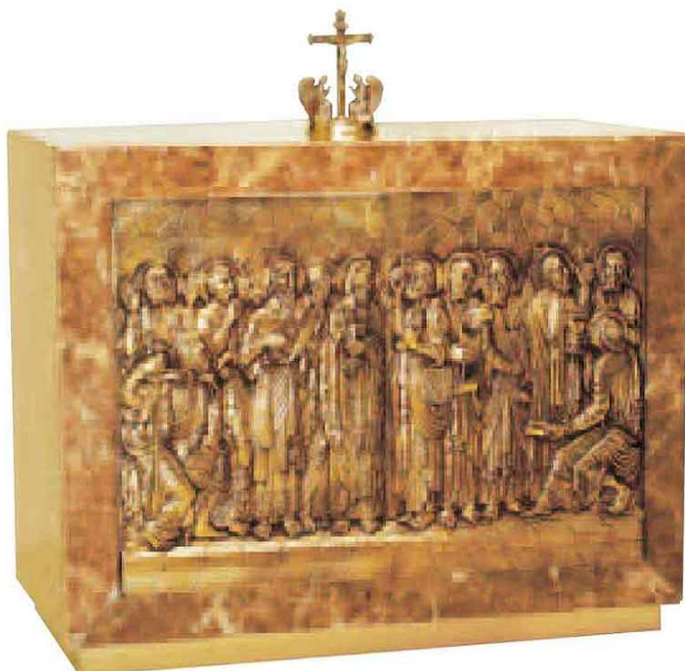

4097

Tabernacle

Baroque tabernacle.
20" High x 15 1/4" Wide x
11" Deep.
Single door opening: 9 1/2"
High by 6 1/2" Wide.
Silver Plated,
gold lined 7.795 €
Gold Plated
8.035 €

4075

Tabernacle

Bold modern cross design.
11 1/2" High x 13" Wide x 10" Deep.
Single door opening: 8 3/4" High by
11 1/2" Wide.
Silver Plated, gold lined 4.375 €
Gold Plated 4.690 €

4026

Gothic aumbry or tabernacle

Silver Plated, g/l 14.150 €
Two Tone 14.650 €
Gold Plated 14.575 €
31" High x 18" Wide x 13" Deep.
Single Door Opening 14" High x 9" Wide.

4100

Tabernacle

Baroque tabernacle featuring the Crucifixion.
20" High x 12 1/4" Wide x 11 1/2" Deep.
Single door opening: 11" High by 6" Wide.
Silver Plated, gold lined 7.395 €
Gold plated 7.625 €