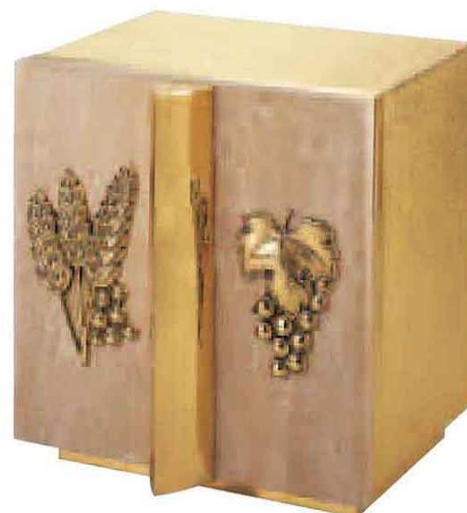

929-T

Tabernacle

Simple, yet attractive design combining brass and marble. This tabernacle matches our 929 altar pedestal.

15 1/2" High x 15 1/2" Wide x 11 1/2" Deep

Double door opening: 13 1/2" High x 13 1/2" Wide

Brass high polish: **8.395 €**