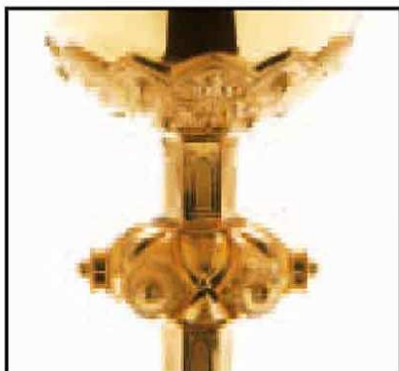

Height: 9 5/8" Cup Ø: 4 1/16" Capacity: 14 oz.

Inner Cup Sterling, g/p 4.550 €

All sterling silver, g/p 5.995 €

**2440*****Chalice & 6 1/4" scale paten with ring***

Sublime gothic design, lightly embossed on cup and base with finely engraved stem. The base features beautiful engraved medallions showing the Four Evangelists, The Crucifixion and the Blessed Mother finished in silver plate with contrasting gold plated backgrounds. The delicate cord decoration around each medallion is matched on the node and stem.