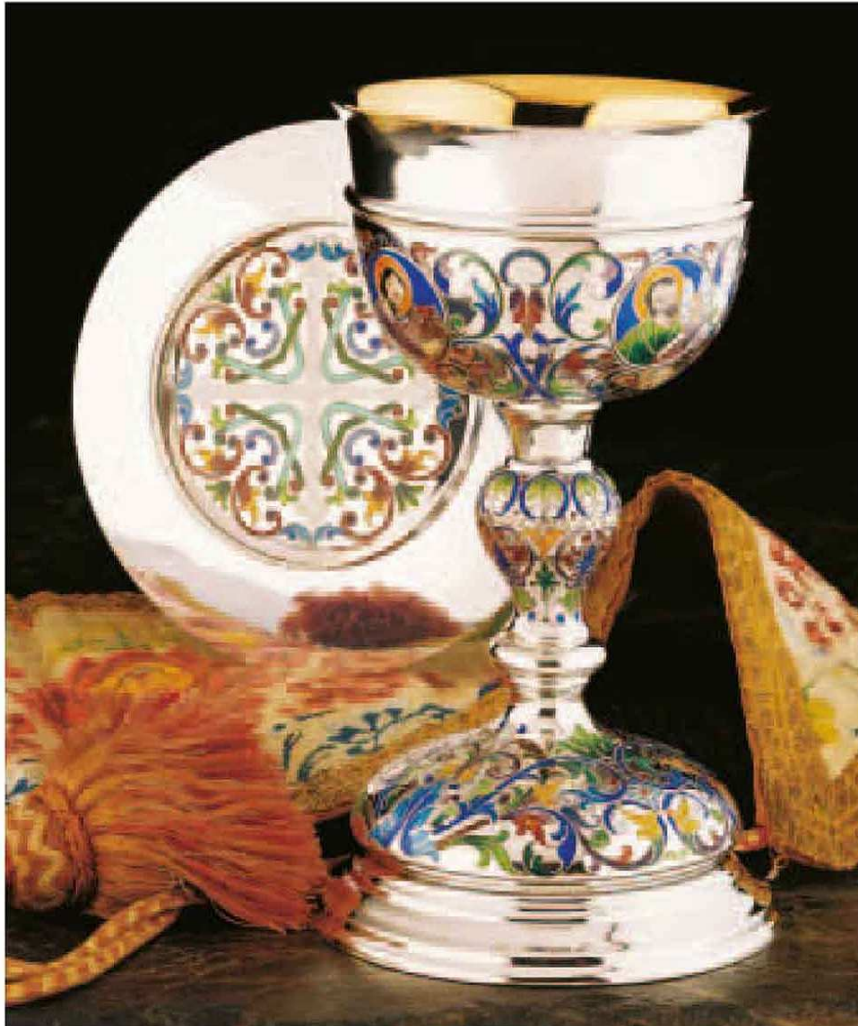

FLORENTINE COLLECTION

Each of the four chalices in this collection equally represents the smooth lines of the Florentine style which had its appearance and development in Florence, Italy during the first part of the XV Century, within the great Renaissance period.