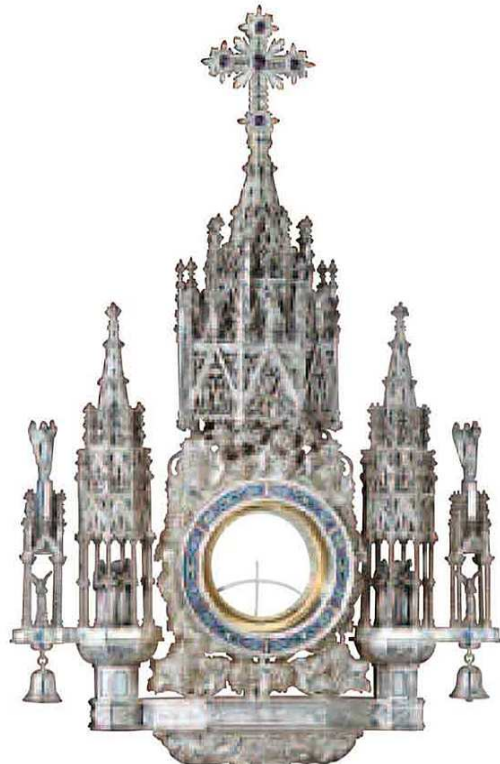

7293
"Gothic Monstrance"

Rich cut-out Gothic filigree open work executed on this "one of a kind" magnificent monstrance. The finial cross is adorned with amethyst cabochons. The ornamentation features grape motif and images of the Twelve Apostles and Four Evangelists. Available in sterling silver and sterling silver with 24 Karat goldplate finish.

Sterling Silver **35.795 €**
Sterling Silver Gold plated **36.495 €**

Measurements:
Height: 30"
Head Width: 12 1/2"
Base: Oval shaped 9 1/4" x 7 1/2"
Luna: 3 1/8" diameter.

792
Monstrance Pedestal (Tabor)

Base is 21 3/8" Long x 11 1/4" Wide
8 1/8" total height x 12 3/8" top base diameter.

Brass **2.895 €**
Silver Plated **2.995 €**
Gold Plated **3.195 €**