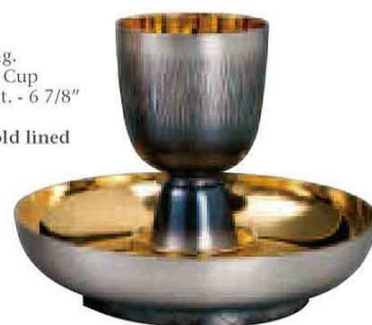

2128
Fine "straw" hammering.
Chalice: 4 3/4" Ht. - 3" Cup
Open Ciboria: 1 3/4" Ht. - 6 7/8"
Dia. 200 Hosts.
Brass Silver Plated, Gold lined
885 €