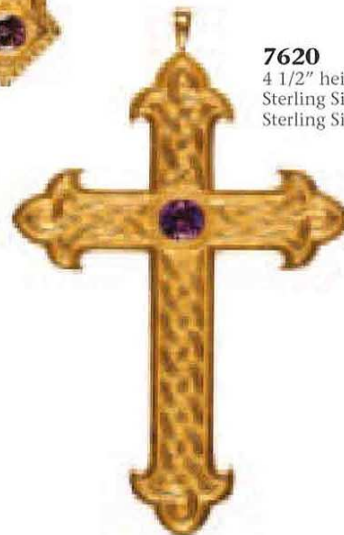

7605
4 1/2" height x 3 1/8" wide
Sterling Silver **1.095 €**
Sterling Silver g/p **1.175 €**

7610
4 3/8" height x 2 7/8" wide
Sterling Silver **915 €**
Sterling Silver g/p **980 €**

7615
4 1/2" height x 2 7/8" wide
Sterling Silver **865 €**
Sterling Silver g/p **925 €**