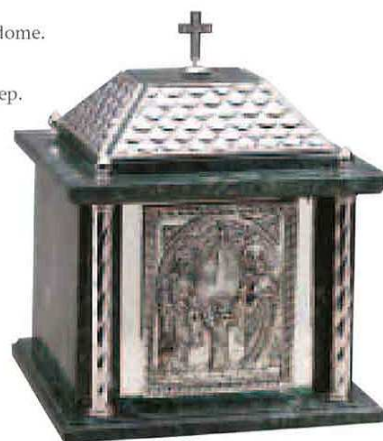

4103

Tabernacle

Based on the 4101 design, with dome. Green marble with white veins. Outside measurements: 16" Ht. x 13" Wide x 11 1/2" Deep. Single door opening: 8 1/4" Ht x 7" Wide.

Silver Plated	5.850 €
Gold Plated	6.210 €

4101

Tabernacle

Fine "Holy Family" design. Main body of tabernacle is constructed in high polished green marble. 12" High x 13" Wide x 11 1/2" Deep. Single door opening: 8" High by 7 1/2" Wide.

Silver Plated	3.725 €
Gold Plated	4.025 €

4099-2

14 3/8" High x 13 5/8" Wide x 10 5/8" Deep. Two door opening: 8 1/2" High by 11" Wide.

Silver Plated	11.425 €
Silver Plated, with enamel	15.450 €
Gold Plated	12.200 €
Gold Plated, with enamel	16.225 €