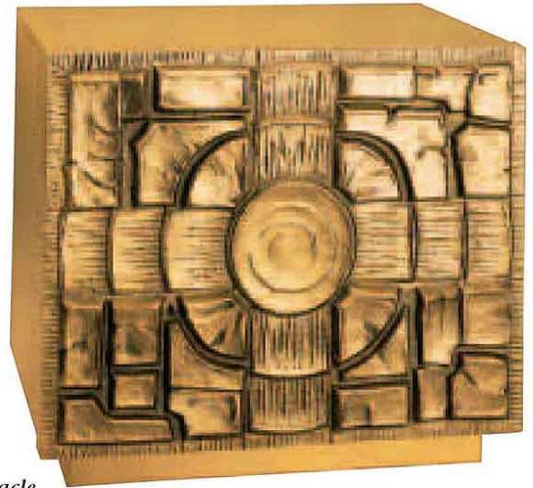

Tabernacle

Baroque tabernacle.
20" High x 15 1/4" Wide x
11" Deep.
Single door opening: 9 1/2"
High by 6 1/2" Wide.
Silver Plated,
gold lined 7.795 €
Gold Plated
8.035 €

4075