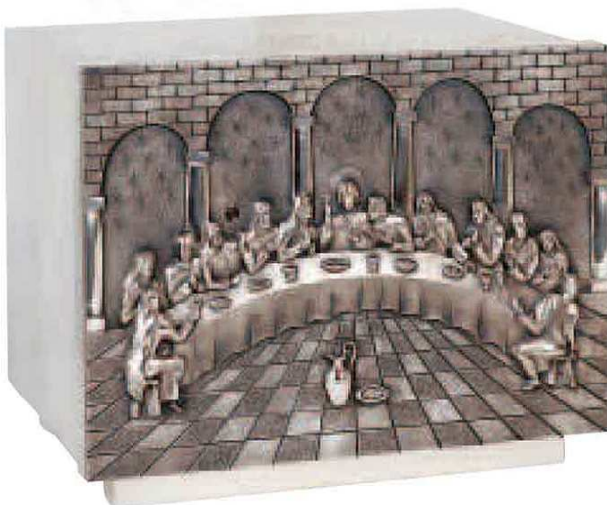

Square box design with low relief
image of the Pantocrator
Measurements:
15" wide x 14" tall x 14" deep.
Brass, silver plated 5.995 €

5567-S
Tabernacle

Deep relief representation of the Last Supper.
15" High. x 14 3/8" Wide x 11" deep.
Single door opening: 8 5/8" High. x12" Wide.
Brass finish 5.475 €
Silverplate finish 5.965 €