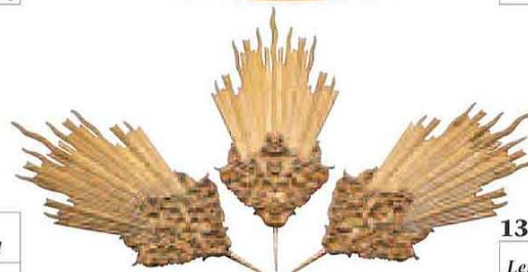

132

Crown Ø	Aureole Ø	Gold plated
5 1/2"	23 1/4"	3.695 €
5 1/8"	23 1/4"	3.695 €
4 1/2"	18 7/8"	3.280 €
3 7/8"	18 7/8"	3.280 €
3 1/2"	15 3/8"	2.645 €
3 1/8"	15 3/8"	2.220 €
2 3/4"	14 1/4"	2.220 €

141

Crown Ø	Aureole Ø	Gold plated
	10 5/8"	1.585 €

135

Length	Wide	Gold plated
7 1/2"	3 1/2"	885 €

136

Length	Wide	Gold plated
8 5/8"	4 3/8"	1.175 €
6 3/4"	3 1/2"	1.085 €
4 3/4"	2 1/2"	875 €

134

Half Moon
Ornamental Half Moon.
21 1/2" Long
Brass Silver Plated 875 €