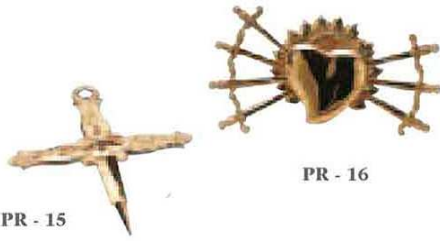

PR - 17

PR - 16