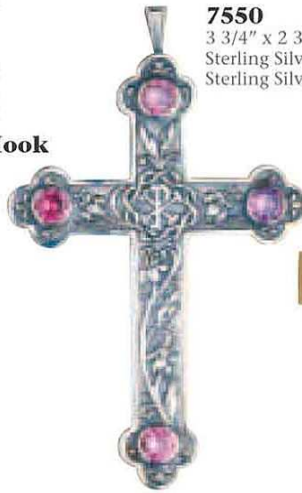

BISHOP'S APPOINTMENTS

7500
3 1/2" x 2 5/8"
Sterling Silver **1.015 €**
Sterling Silver g/p **1.040 €**

7560
3 1/4" x 2 3/8"
Sterling Silver **895 €**
Sterling Silver g/p **915 €**

7550
3 3/4" x 2 3/4"
Sterling Silver **1.025 €**
Sterling Silver g/p **1.055 €**