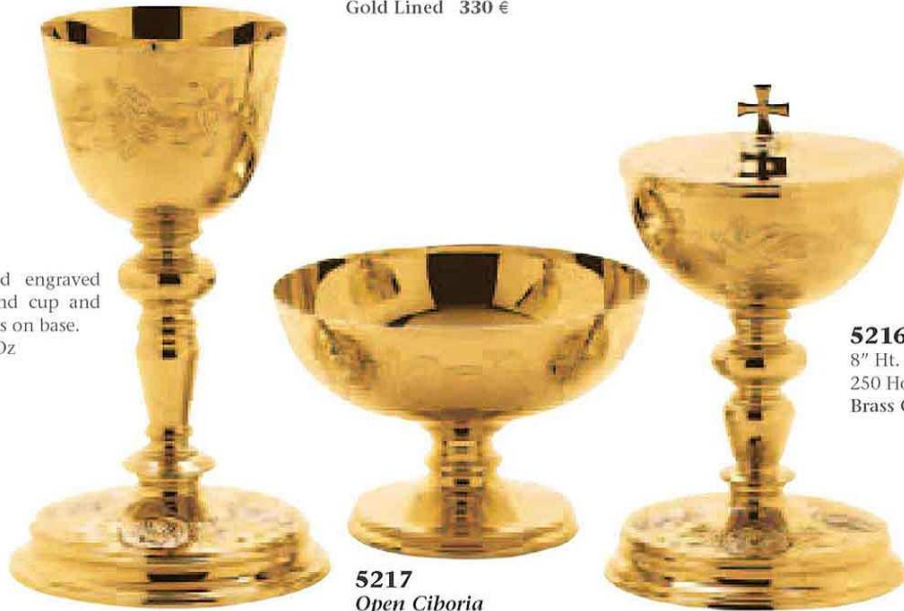

**5191****Ciboria**

8 1/4" Ht. 4 5/8" Cup.
Dia 250 Hosts
Brass Silver Plated 775 €

**5192****Open ciboria**

4" Ht. 6 1/4" Cup. Dia 425 Hosts
Brass Silver Plated 585 €

NOTE: SCALE PATENS ARE 5 3/4 " IN DIAMETER Brass Goldplated 65 € • PRICES SUBJECT TO CHANGE WITHOUT NOTICE
HAND CRAFTED IN SPAIN • Richly lined cases are available for most of our chalices 140 €

5211
Ciboria
8" Ht. 4 5/8" Cup. Dia
250 Hosts
Brass Silver Plated,
Gold Lined 550 €

5212
Open Ciboria
4" Ht. 6 1/4" Cup. Dia
425 Hosts
Brass Silver Plated,
Gold Lined 330 €

5210
Chalice
Modern hand-chased "Fish"
motif on node & base.
8 1/2" Ht. 4 7/8" Cup. Dia 15 Oz
Brass Silver Plated,
Gold Lined 475 €
Cup Sterling Silver,
Gold Lined 1.055 €