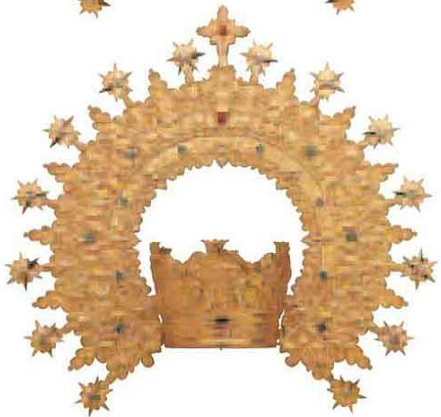

132

Crown Ø	Aureole Ø	Gold plated
5 1/2"	23 1/4"	3.695 €
5 1/8"	23 1/4"	3.695 €
4 1/2"	18 7/8"	3.280 €
3 7/8"	18 7/8"	3.280 €
3 1/2"	15 3/8"	2.645 €
3 1/8"	15 3/8"	2.220 €
2 3/4"	14 1/4"	2.220 €