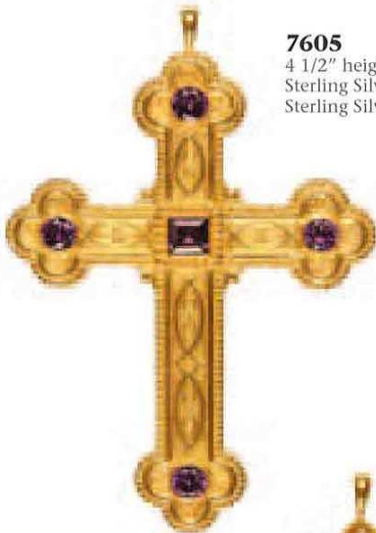

7605
4 1/2" height x 3 1/8" wide
Sterling Silver **1.095 €**
Sterling Silver g/p **1.175 €**

7610
4 3/8" height x 2 7/8" wide
Sterling Silver **915 €**
Sterling Silver g/p **980 €**

7615
4 1/2" height x 2 7/8" wide
Sterling Silver **865 €**
Sterling Silver g/p **925 €**