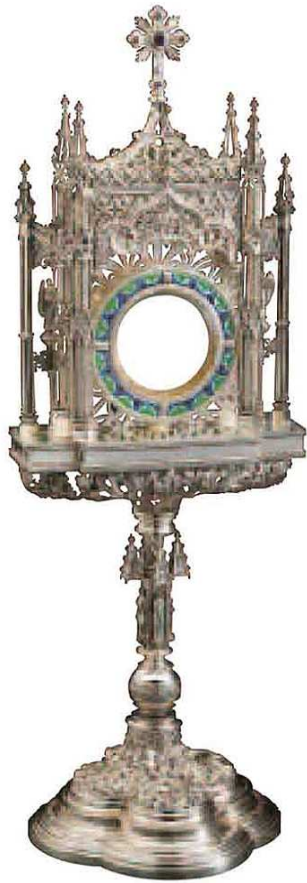

Silver Plated

5.750 €

Gold Plated

5.855 €

Available in large size: 41 1/4" - 16 3/8"

Brass Silver plated **14.995 €**

Brass Gold Plated **15.320 €**

7295
"Gothic" Monstrance
 Rich Gothic filigree open work.
 The luna is adorned with a colorful
 cloisonné fire enamel halo.
 21 1/2" Ht. - 7" Head dia.
 Sterling Silver **16.665 €**