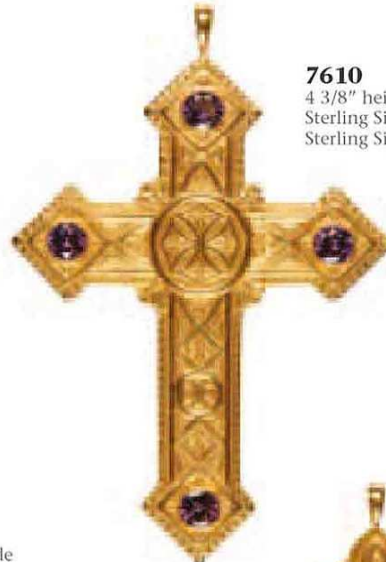

7605
4 1/2" height x 3 1/8" wide
Sterling Silver **1.095 €**
Sterling Silver g/p **1.175 €**

7610
4 3/8" height x 2 7/8" wide
Sterling Silver **915 €**
Sterling Silver g/p **980 €**

7615
4 1/2" height x 2 7/8" wide
Sterling Silver **865 €**
Sterling Silver g/p **925 €**