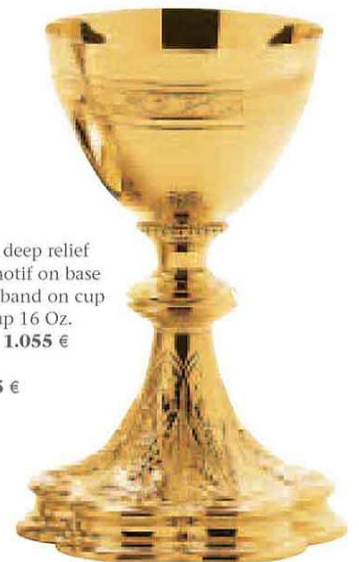

5220
Chalice
Elegant design with deep relief "Grape & Wheat" motif on base and hand engraved band on cup
8 1/2" Ht. 4 5/8" Cup 16 Oz.
Brass Gold Plated 1.055 €
Cup Sterling Silver, Gold Plated 1.645 €