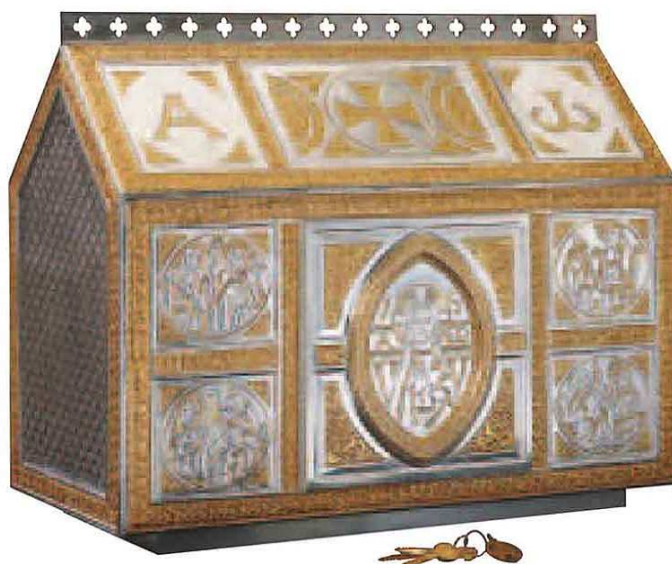

4145

Tabernacle

Delicate chest-type tabernacle representing the Deposition from the Cross sculpted by Benedetto Antelami inside the cathedral of Parma (Italy) in 1178.

14 3/8" height x 24" width x 13" deep.

Brass, s/p 19.125 €

Brass, g/p 19.925 €

4140

Aumbry

Exquisite reproduction of a middle age crucifixion scene sculptured in the cathedral of Parma (Italy, 1.178 A.D.).

Outside dimensions:

Ornamental frontal panel: 27 1/2" wide x 18" high .

Outside chamber: 22" wide x 12 1/2" high x 10 3/4" deep.

Inner chamber: 20" wide x 10 1/2" high x 9" deep.

Door opening: 20 1/2" wide x 10 1/2" high.

Silver Plated 17.165 €

Gold Plated 17.885 €

*4109

Tabernacle

Delicate chest-type tabernacle, with filigree celtic ornamentation matching our "Tassilo" chalice.

Rich ornamented interior in 24 karat Gold Plate.

19 1/2" High x 24" Wide x 11 1/2" Deep.

Single door opening: 8 3/4" High by 8 3/4" Wide.

Silver Plated 9.395 €

Gold Plated 9.990 €

Two Tone 10.895 €