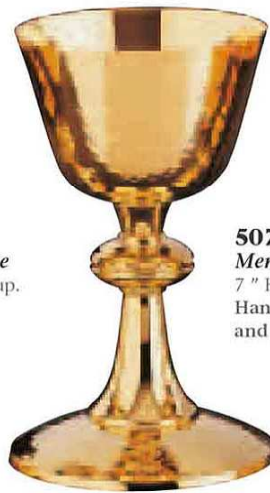

5180
Memorial Chalice
6 1/4" Ht. 4 1/2"
Cup. 15 Oz
Brass, Smoth Goldplate
finish. 330 €

5090
Memorial Chalice
7 1/2" Ht. 4 1/8" Cup.
14 Oz 310 €

MEMORIAL CHALICES

5065
Memorial Chalice
 6 5/8" Ht. 3 1/2" Cup.
 8 Oz. 260 €