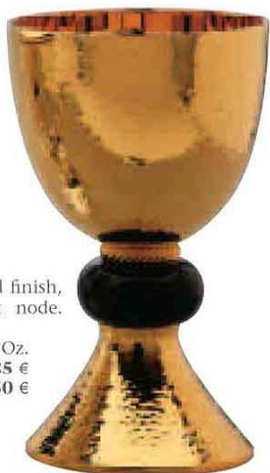

1862
Chalice & 6 1/4"

Dish paten

Hand chased "Rope" design on node and base.
7 3/8" Ht. - 4 1/8" Cup - 12 Oz.
Brass Silver Plated **1.155 €**
Cup Sterling **1.425 €**
All Sterling **1.995 €**

1852
Chalice & 6 1/4"

Dish paten

Fine hand engraved "Crown of Thorns" motif. Entirely hand hammered.
6 7/8" Ht. - 4 3/4" Cup - 14 Oz.
Brass Gold Plated **1.480 €**
Cup Sterling Silver **1.835 €**

1856
Chalice & 6 1/4"

Dish paten

Traditional design with hand embossed fluted work.
7" Ht. - 4" Cup - 13 Oz.
Brass Silver Plated **1.695 €**
Inner Cup Sterling Silver **1.985 €**

2925

Chalice & 6 1/2"

Bowl paten

High gloss hand hammered finish, with genuine black onyx node. Completely gold plated.
7 1/2" Ht. - 4 1/2" Cup - 22 Oz.
Brass Gold Plated **1.435 €**
Cup sterling G/P **1.950 €**