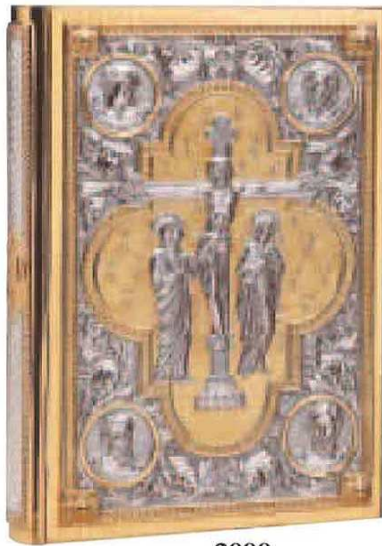

2000

2000-2500-3000-3500-4500-6000
Book Of Gospels

For books measuring:

	Height	Width	Spine
Maximum	14 3/16"	9 1/4"	1 9/16"
Minimum	13"	8 5/8"	1 4/16"

FINISH	3500	3000
	2500	6000
Brass	1.680 €	1.220 €
Silver plated	1.830 €	1.325 €
Gold plated	1.925 €	1.405 €
Two tone	2.150 €	1.555 €