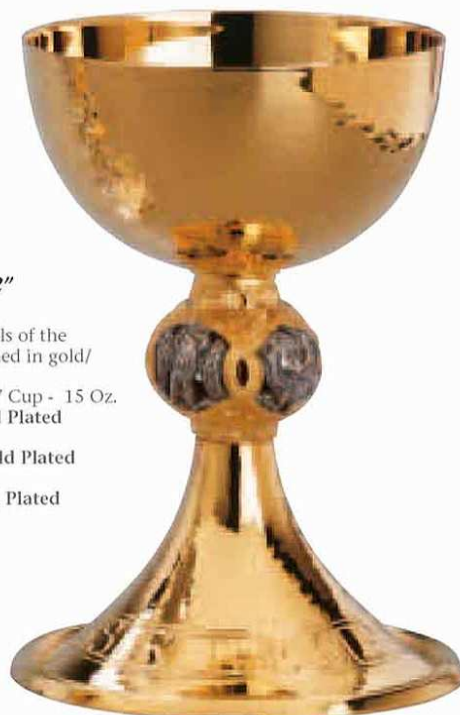

2748

Chalice & 6 1/2" Bowl paten

The "St. Patrick", hand hammered with black node and engraved collar. 7 1/4" Ht. - 4 7/8" Cup - 20 Oz.

Brass gold plated 1.355 €

Cup Sterling Silver 1.805 €

All Sterling Silver 2.795 €